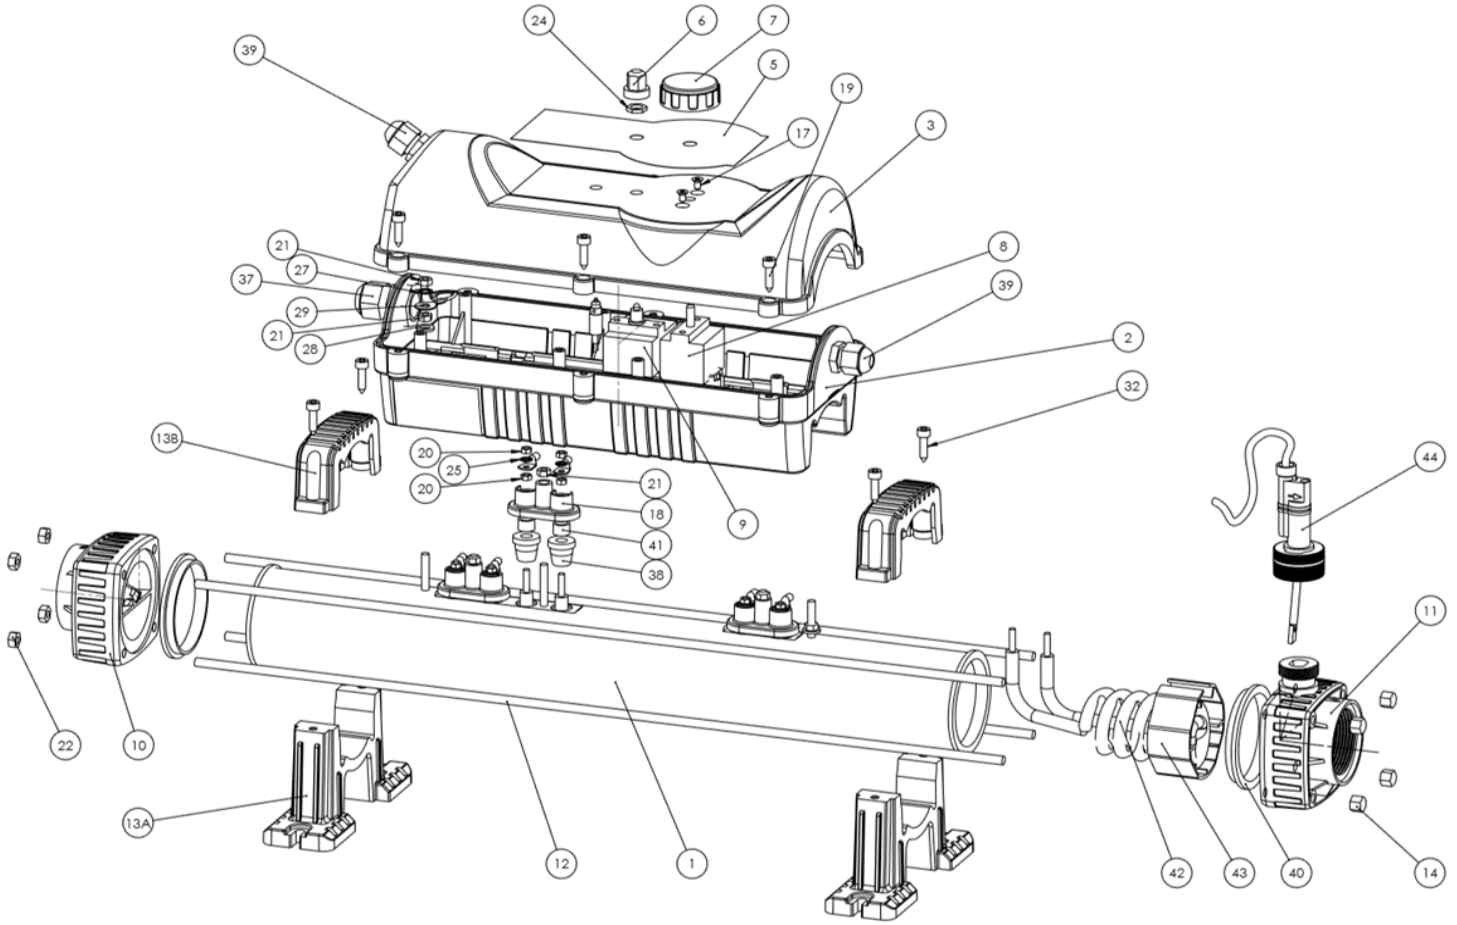

Flowline 2

Water connections: